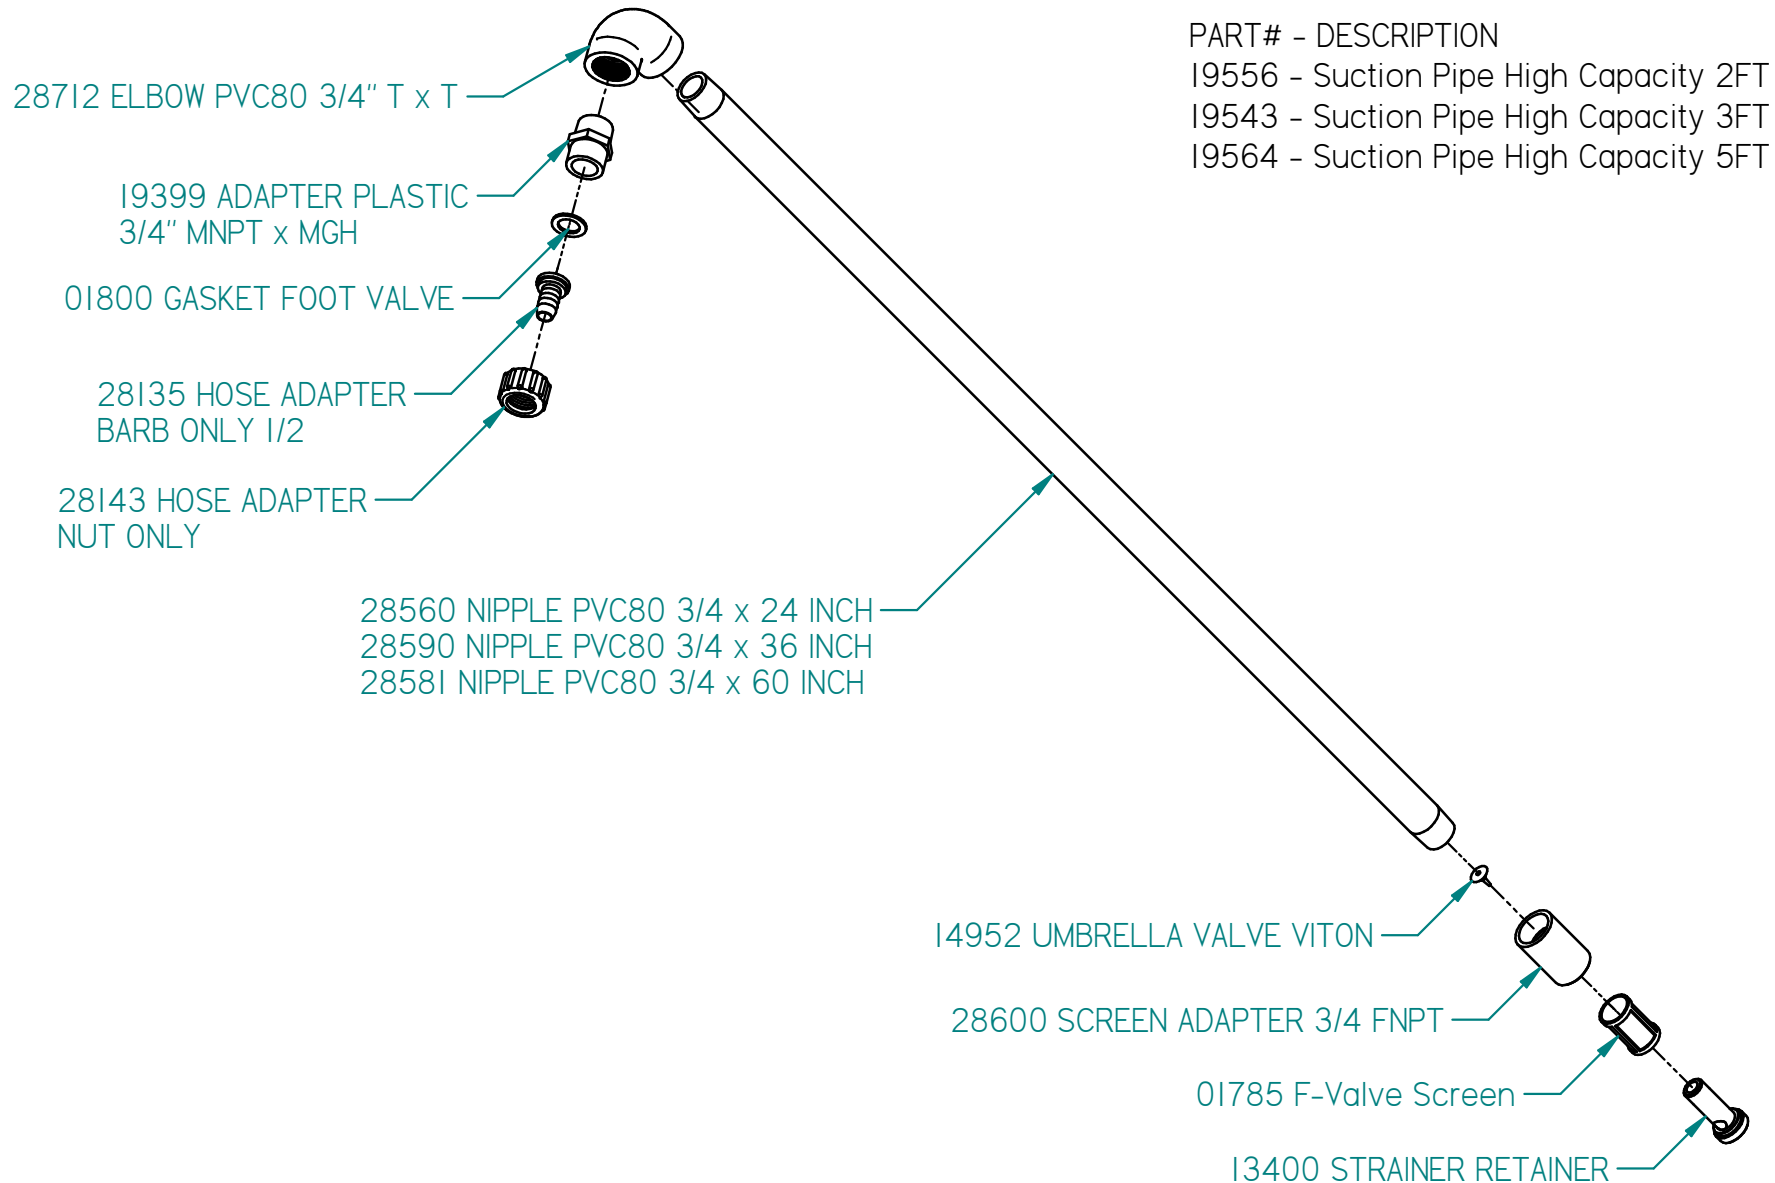

UNLESS OTHERWISE SPECIFIED DIMENSIONS ARE IN INCHES ANGLES ±0.5° X/X ± 1/64 X.XXX ±0.005	SHEET 1 OF 1	REVISION HISTORY	BY	DESCRIPTION	DATE
	SIZE: A		Eric	DRAWING CREATED	10/24/14
	SCALE:				
NAME: Suction Pipe High Capacity 3FT					
MATERIAL:					
FILE NAME: 19543 Explode.dft					

H.E. Anderson
COMPANY

www.heanderson.com
Phone 1-800-331-9620

Proprietary Rights Apply To The Subject Shown
And Are Property Of H.E. Anderson Co., Inc.

PART#	DESCRIPTION
19556	Suction Pipe High Capacity 2FT
19543	Suction Pipe High Capacity 3FT
19564	Suction Pipe High Capacity 5FT